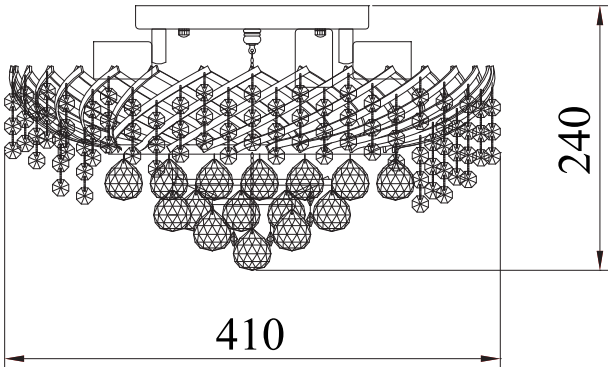

# Instruction

Collection: Diamant crystal  
 Series: Karolina  
 Model: DIA120-06-G  
 Suspended

A - 189  
 B - 13  
 C - 32

  
 6 x E14 (40w)

**MAYTONI**  
 DECORATIVE LIGHTING  
[www.maytoni.de](http://www.maytoni.de)