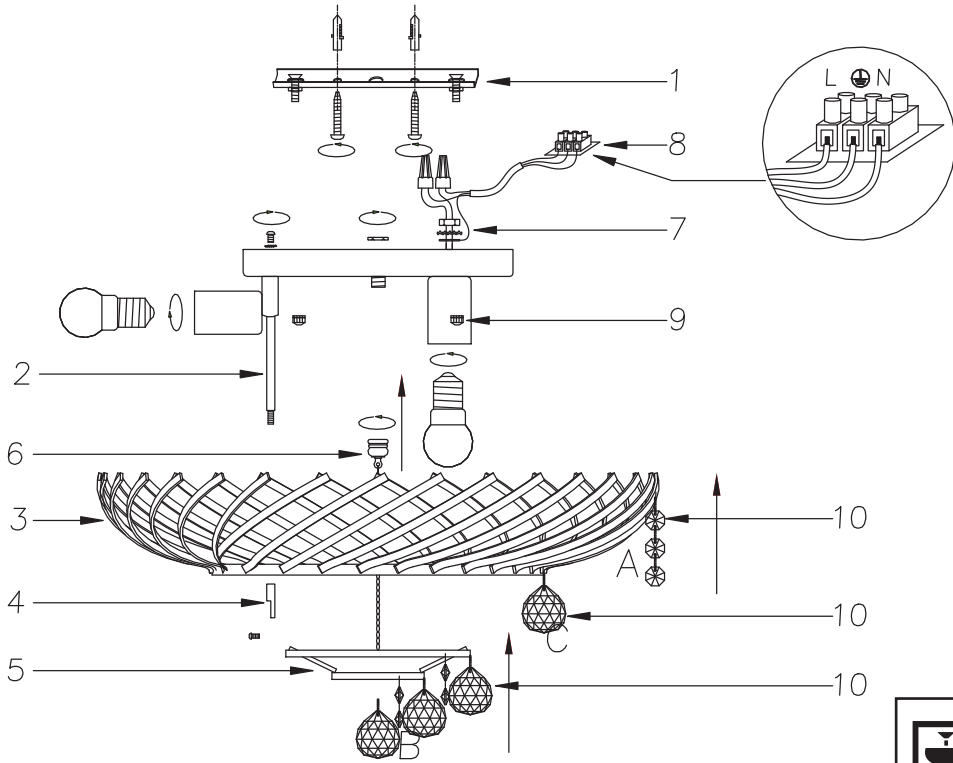

# Instruction

Collection: Diamant crystal  
 Series: Karolina  
 Model: DIA120-06-G  
 Suspended

A - 189  
 B - 13  
 C - 32

  
 6 x E14 (40w)

**MAYTONI**  
 DECORATIVE LIGHTING  
[www.maytoni.de](http://www.maytoni.de)