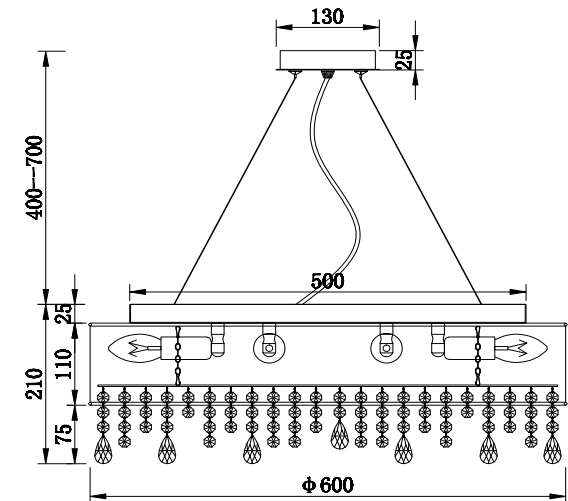

Instruction

MOD600PL-10W

10 x E14 (60W)

Model: MOD600PL-10W

Collection: Modern

Series: Manfred

Ceiling Lamps