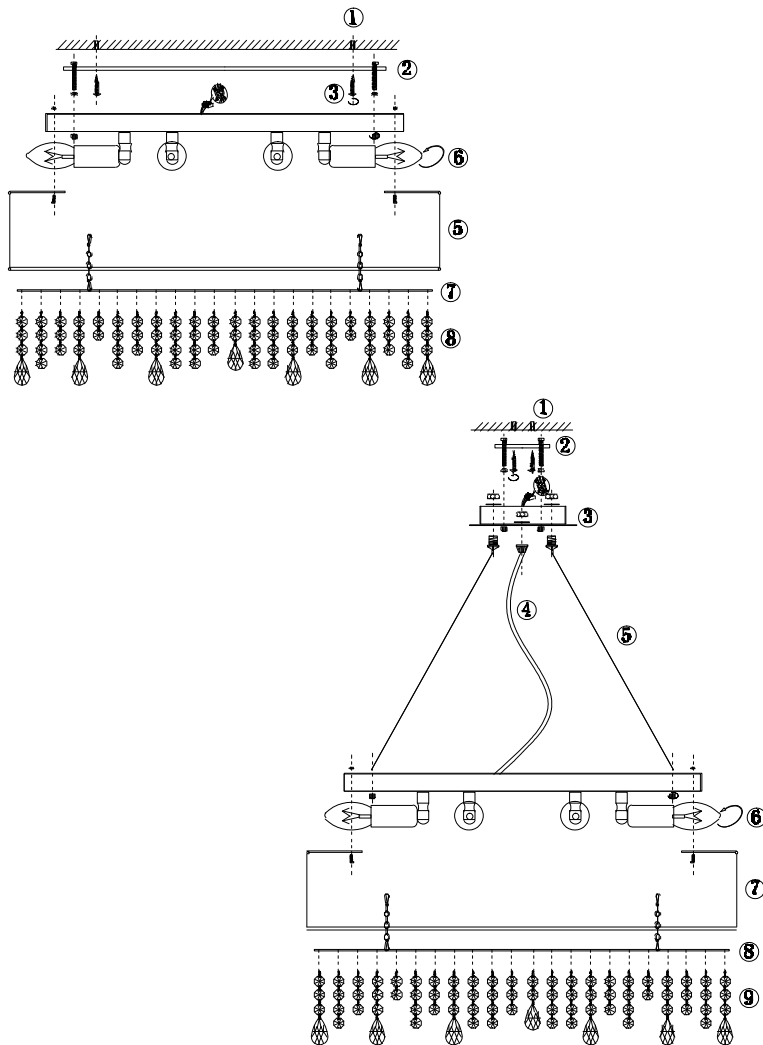

Instruction

MOD600PL-10W

10 x E14 (60W)

Model: MOD600PL-10W

Collection: Modern

Series: Manfred

Ceiling Lamps