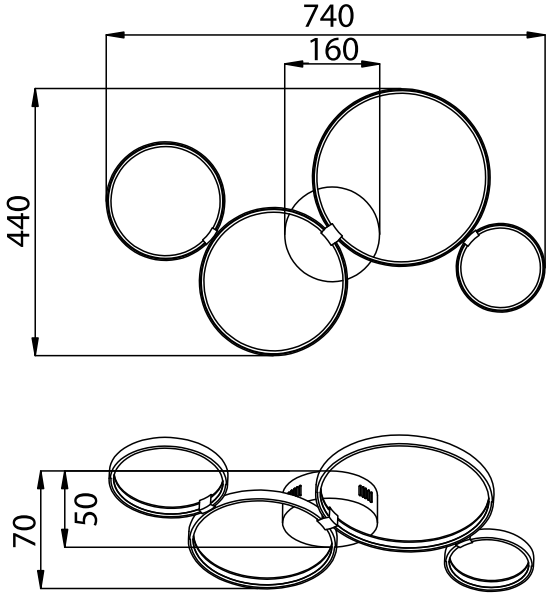

# Instruction

Collection: Modern  
Series: Olympia  
Model: MOD448-44-N  
Ceiling

LED x 1  
max 30w  
1500 lumen

**MAYTONI**  
DECORATIVE LIGHTING

[www.maytoni.de](http://www.maytoni.de)