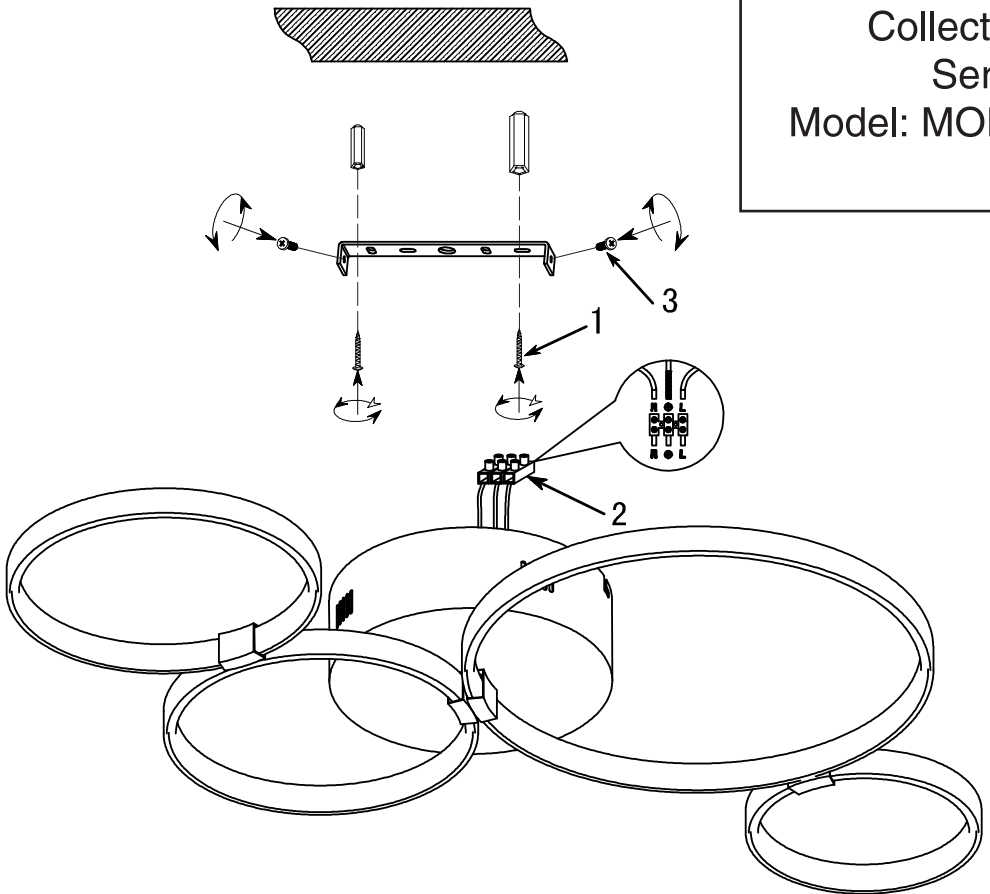

# Instruction

Collection: Modern  
Series: Olympia  
Model: MOD448-44-N  
Ceiling

LED x 1  
max 30w  
1500 lumen

**MAYTONI**  
DECORATIVE LIGHTING

[www.maytoni.de](http://www.maytoni.de)