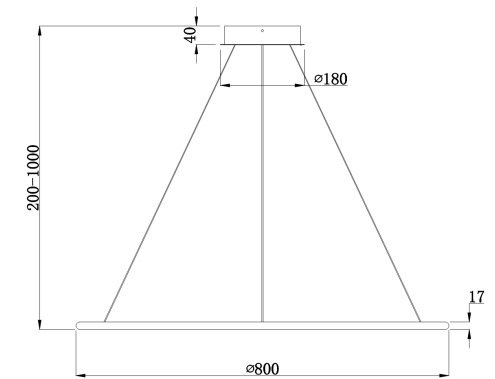

Instruction

Collection: MODERN
Series: NOLA
Model: MOD807-PL-01-48-W
Ceiling

- Ceiling

max 48W
2900 LM

MAYTONI
DECORATIVE LIGHTING

www.maytoni.de