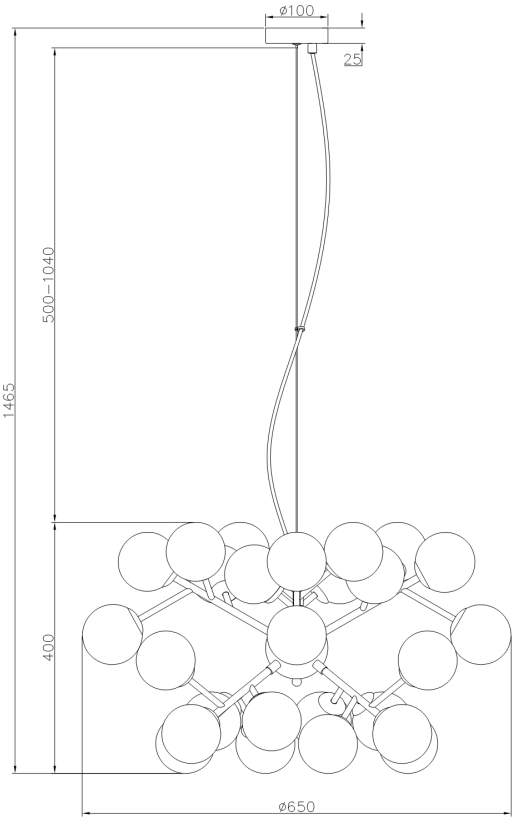

Instruction

Collection: MODERN
Series: DALLAS
Model: MOD545PL-24G
Ceiling

 - Ceiling

24 x G9 (28W)

MAYTONI
DECORATIVE LIGHTING
www.maytoni.de