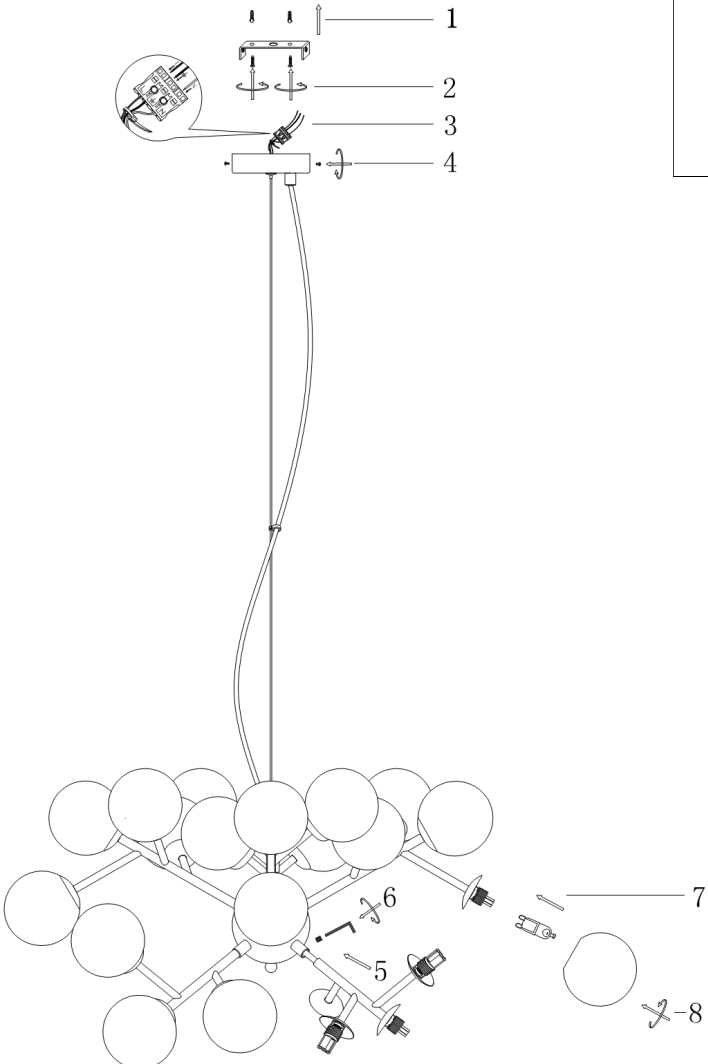

Instruction

Collection: MODERN
Series: DALLAS
Model: MOD545PL-24G
Ceiling

 - Ceiling

24 x G9 (28W)

MAYTONI
DECORATIVE LIGHTING
www.maytoni.de