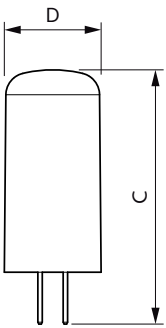

Product data

General information	
Cap-Base	G4 [G4]
EU RoHS compliant	Yes
Nominal Lifetime (Nom)	15000 h
Switching Cycle	50000X
Technical Type	2.7-28W
Flux measurement reference	Sphere
Light technical	
Color Code	827 [CCT of 2700K]
Beam Angle (Nom)	300 °
Luminous Flux (Nom)	315 lm
Color Designation	Warm White (WW)
Correlated Color Temperature (Nom)	2700 K
Luminous Efficacy (rated) (Nom)	116.00 lm/W
Color Consistency	<6
Color Rendering Index (Nom)	80
LLMF At End Of Nominal Lifetime (Nom)	70 %

EAN/UPC - Product	8718699767754
Order code	929002389202
Numerator - Quantity Per Pack	1
Numerator - Packs per outer box	12
Material Nr. (12NC)	929002389202
Net Weight (Piece)	0.008 kg

Dimensional drawing