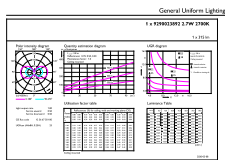

Photometric data

LEDcapsule LV 2,7W G4 827