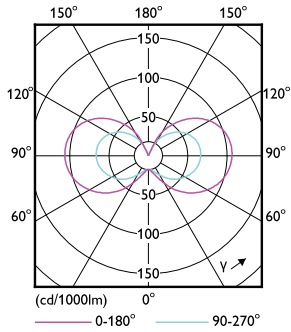

Product data

General information	
Cap-Base	G4 [G4]
EU RoHS compliant	Yes
Nominal Lifetime (Nom)	15000 h
Switching Cycle	50000X
Technical Type	2.7-28W
Flux measurement reference	Sphere
Light technical	
Color Code	827 [CCT of 2700K]
Beam Angle (Nom)	300 °
Luminous Flux (Nom)	315 lm
Color Designation	Warm White (WW)
Correlated Color Temperature (Nom)	2700 K
Luminous Efficacy (rated) (Nom)	116.00 lm/W
Color Consistency	<6
Color Rendering Index (Nom)	80
LLMF At End Of Nominal Lifetime (Nom)	70 %

CorePro LEDcapsuleLV 2.7-28W G4 827

Product	D	C
CorePro LEDcapsuleLV 2.7-28W G4 827	15 mm	40 mm

Photometric data

LEDcapsule LV 2,7W G4 827

LEDcapsule LV 2,7W G4 827

CorePro LEDcapsule LV

Photometric data

LEDcapsule LV 1W G4