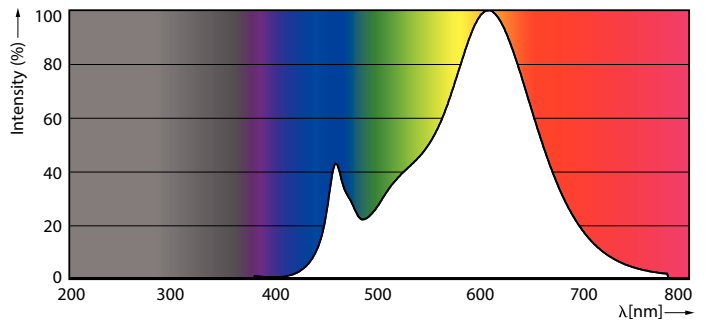

LEDcapsule LV 2,7W G4 827