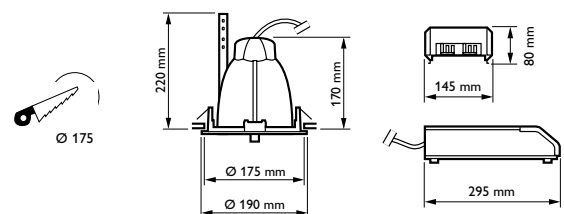

Polar diagrams