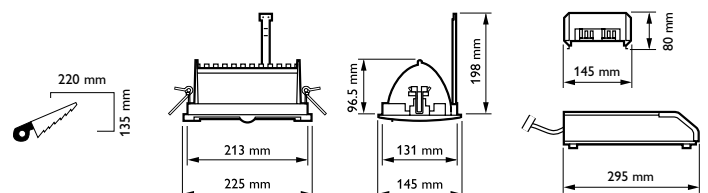

Polar diagrams