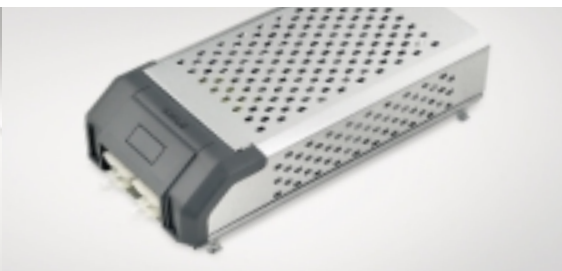

> **Consistent styling.** The DUETA 201 is available in white or grey, perfectly complementing the other family members – the DUETA 200 rectangular adjustable downlight and the DUETA 100 round fixed downlight – to provide consistent styling and exceptional flexibility in shop and office lighting.

D U E T A

DUETA 201: stylish, compact and versatile

> **Directed light beam.** The new “orientable” DUETA 201 can be adjusted through angles up to 55° to allow accurate directing of light where it’s needed, with a special ‘internal braking system’ assuring smooth, stable adjustment and reliable angle setting. The luminaire also features a single-ended lamp for enhanced beam control.

- > **Attractive, compact design** incorporates a range of lamps including CDM-T70W and 150W and SDW-T 100 W (White SON) lamps.
- > **Easy ceiling mounting** is assured by specially-designed retaining springs in a ribbed plastic covering allowing them to be easily gripped and compressed by the fingers for insertion into the ceiling hole.
- > **Separate ballast box** connected to the luminaire can easily be inserted through the ceiling hole when mounting the luminaire.

Polar diagrams

DUETA

DUETA 200: functional elegance

> **Enhanced design for easier installation.** Adjustable through angles up to 60°, the DUETA 200 also features design enhancements including new ceiling mounting springs in a ribbed plastic covering, internal braking system for smooth orientation and reliable angle adjustment and longer cabling connecting to the ballast box.