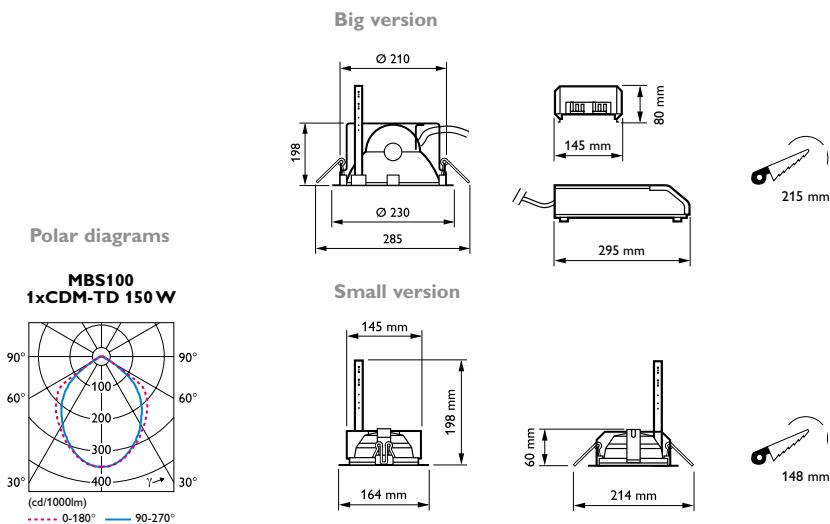

Polar diagrams

DUETA

DUETA 200: functional elegance

> **Enhanced design for easier installation.** Adjustable through angles up to 60°, the DUETA 200 also features design enhancements including new ceiling mounting springs in a ribbed plastic covering, internal braking system for smooth orientation and reliable angle adjustment and longer cabling connecting to the ballast box.

> **Wider ceiling mounting rim** provides a greater margin for error when cutting rectangular ceiling holes.

Polar diagrams

DUETA 100: classic economical design

> **Convenient, economical DUETA solution** provided by this fixed round decorative downlight capable of truly effective general lighting in shops and offices.