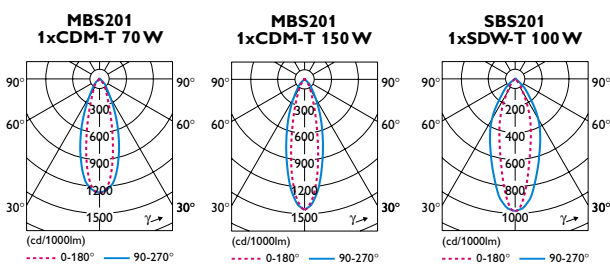

Polar diagrams