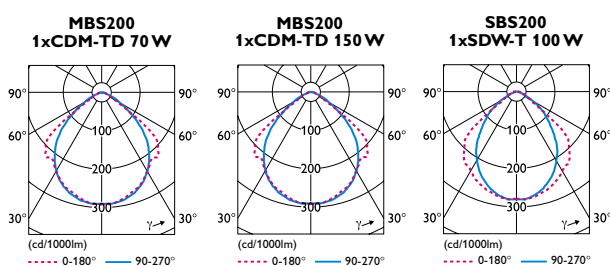

Polar diagrams