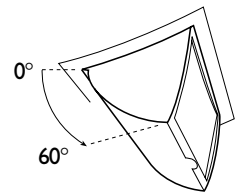

DUETA

DUETA 200: functional elegance

> **Enhanced design for easier installation.** Adjustable through angles up to 60°, the DUETA 200 also features design enhancements including new ceiling mounting springs in a ribbed plastic covering, internal braking system for smooth orientation and reliable angle adjustment and longer cabling connecting to the ballast box.

> **Wider ceiling mounting rim** provides a greater margin for error when cutting rectangular ceiling holes.

Polar diagrams