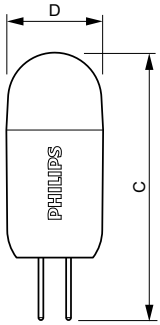

CorePro LEDcapsule LV

CorePro LEDcapsuleLV 1.2-10W 830 G4

The CorePro LEDcapsule is a true alternative to the halogen capsule. It is particularly suitable for task lighting and decorative applications in homes, shops, hotels and restaurants. Compatible with existing fixtures with G4 holders and designed for retrofit replacement of halogen capsules, CorePro LEDcapsule delivers huge energy savings and minimizes maintenance costs without any compromise on light quality.

Product data

General Information		Wattage Equivalent	
Cap-Base	G4 [G4]		10 W
Nominal Lifetime (Nom)	15000 h	Starting Time (Nom)	0.5 s
Switching Cycle	50000X	Warm Up Time To 60% Light (Nom)	0.5 s
Technical Type	1.2-10W	Power Factor (Nom)	0.5
		Voltage (Nom)	12 V
Light Technical		Controls and Dimming	
Color Code	830 [CCT of 3000K]	Dimmable	No
Luminous Flux (Nom)	105 lm		
Luminous Flux (Rated) (Nom)	105 lm	Approval and Application	
Color Designation	White (WH)	Energy Efficiency Label (EEL)	A++
Correlated Color Temperature (Nom)	3000 K	Energy Consumption kWh/1000 h	2 kWh
Luminous Efficacy (rated) (Nom)	87.5 lm/W	Product Data	
Color Consistency	<6	Full product code	871869642228100
Color Rendering Index (Nom)	80	Order product name	CorePro LEDcapsuleLV 1.2-10W 830 G4
LLMF At End Of Nominal Lifetime (Nom)	70 %	EAN/UPC - Product	8718696422281
Operating and Electrical		Order code	929001118702
Input Frequency	50 to 60 Hz	Numerator - Quantity Per Pack	1
Power (Rated) (Nom)	1.2 W	Numerator - Packs per outer box	12
Lamp Current (Nom)	200 mA	Material Nr. (12NC)	929001118702

CorePro LEDcapsule LV

Net Weight (Piece) 0.008 kg

Dimensional drawing

LED 1.2-10W 830 G4

Product	D	C
CorePro LEDcapsuleLV 1.2-10W 830 G4	14.3 mm	39.2 mm

Photometric data

1.2-10 W G4 /830

G4 /830