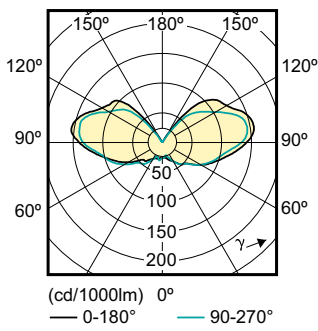

Product data

General Information		Wattage Equivalent	
Cap-Base	G4 [G4]		10 W
Nominal Lifetime (Nom)	15000 h	Starting Time (Nom)	0.5 s
Switching Cycle	50000X	Warm Up Time To 60% Light (Nom)	0.5 s
Technical Type	1.2-10W	Power Factor (Nom)	0.5
		Voltage (Nom)	12 V
Light Technical		Controls and Dimming	
Color Code	830 [CCT of 3000K]	Dimmable	No
Luminous Flux (Nom)	105 lm		
Luminous Flux (Rated) (Nom)	105 lm	Approval and Application	
Color Designation	White (WH)	Energy Efficiency Label (EEL)	A++
Correlated Color Temperature (Nom)	3000 K	Energy Consumption kWh/1000 h	2 kWh
Luminous Efficacy (rated) (Nom)	87.5 lm/W	Product Data	
Color Consistency	<6	Full product code	871869642228100
Color Rendering Index (Nom)	80	Order product name	CorePro LEDcapsuleLV 1.2-10W 830 G4
LLMF At End Of Nominal Lifetime (Nom)	70 %	EAN/UPC - Product	8718696422281
Operating and Electrical		Order code	929001118702
Input Frequency	50 to 60 Hz	Numerator - Quantity Per Pack	1
Power (Rated) (Nom)	1.2 W	Numerator - Packs per outer box	12
Lamp Current (Nom)	200 mA	Material Nr. (12NC)	929001118702

CorePro LEDcapsule LV

Net Weight (Piece) 0.008 kg

Dimensional drawing

LED 1.2-10W 830 G4

Product	D	C
CorePro LEDcapsuleLV 1.2-10W 830 G4	14.3 mm	39.2 mm

Photometric data

1.2-10 W G4 /830

G4 /830