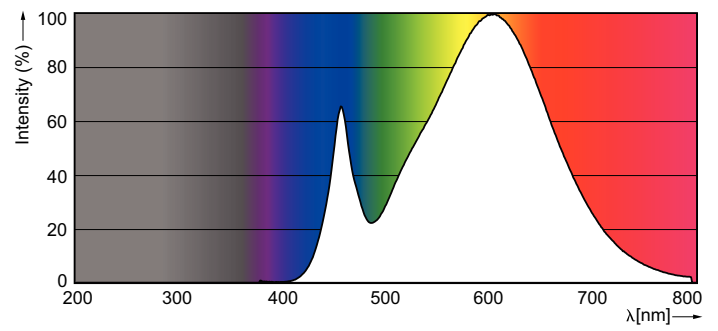

Product data

General Information		Wattage Equivalent	
Cap-Base	G4 [G4]		10 W
Nominal Lifetime (Nom)	15000 h	Starting Time (Nom)	0.5 s
Switching Cycle	50000X	Warm Up Time To 60% Light (Nom)	0.5 s
Technical Type	1.2-10W	Power Factor (Nom)	0.5
		Voltage (Nom)	12 V
Light Technical		Controls and Dimming	
Color Code	830 [CCT of 3000K]	Dimmable	No
Luminous Flux (Nom)	105 lm		
Luminous Flux (Rated) (Nom)	105 lm	Approval and Application	
Color Designation	White (WH)	Energy Efficiency Label (EEL)	A++
Correlated Color Temperature (Nom)	3000 K	Energy Consumption kWh/1000 h	2 kWh
Luminous Efficacy (rated) (Nom)	87.5 lm/W	Product Data	
Color Consistency	<6	Full product code	871869642228100
Color Rendering Index (Nom)	80	Order product name	CorePro LEDcapsuleLV 1.2-10W 830 G4
LLMF At End Of Nominal Lifetime (Nom)	70 %	EAN/UPC - Product	8718696422281
Operating and Electrical		Order code	929001118702
Input Frequency	50 to 60 Hz	Numerator - Quantity Per Pack	1
Power (Rated) (Nom)	1.2 W	Numerator - Packs per outer box	12
Lamp Current (Nom)	200 mA	Material Nr. (12NC)	929001118702

CorePro LEDcapsule LV

Net Weight (Piece) 0.008 kg

Dimensional drawing

LED 1.2-10W 830 G4

Product	D	C
CorePro LEDcapsuleLV 1.2-10W 830 G4	14.3 mm	39.2 mm

Photometric data

1.2-10 W G4 /830

G4 /830