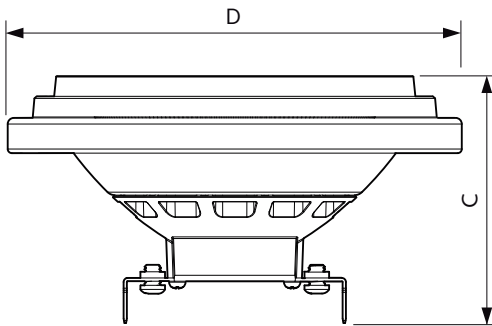

Dimensional drawing

MAS ExpertColor 10.8-50W 927 AR111 40D

Product	D	C
MAS ExpertColor 10.8-50W 927 AR111 40D	111 mm	61 mm

Photometric data

LEDspots MAS SLR 10,8W AR111 G53 927 40D-LDD LDD

LEDspots MAS SLR 10,8W AR111 G53 927 40D-ADL ADL