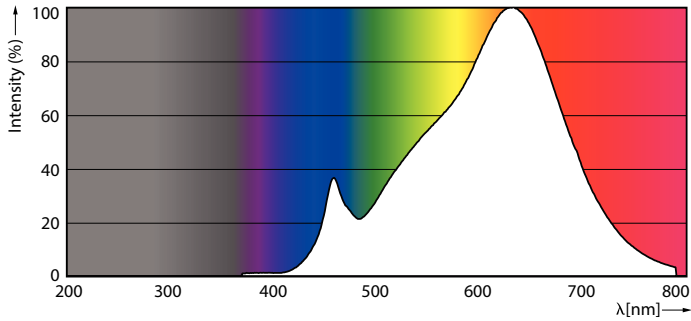

Product data

General Information	
Cap-Base	G53 [G53]
EU RoHS compliant	Yes
Nominal Lifetime (Nom)	40000 h
Switching Cycle	50000X
Flux measurement reference	Narrow Cone
Light Technical	
Color Code	927 [CCT of 2700K]
Beam Angle (Nom)	40 °
Luminous Flux (Nom)	600 lm
Luminous Intensity (Nom)	1200 cd
Color Designation	Warm White (WW)
Correlated Color Temperature (Nom)	2700 K
Luminous Efficacy (rated) (Nom)	55.00 lm/W
Color Consistency	<4
Color Rendering Index (Nom)	95
LLMF At End Of Nominal Lifetime (Nom)	70 %

Dimensional drawing

MAS ExpertColor 10.8-50W 927 AR111 40D

Product	D	C
MAS ExpertColor 10.8-50W 927 AR111 40D	111 mm	61 mm

Photometric data

LEDspots MAS SLR 10,8W AR111 G53 927 40D-LDD LDD

LEDspots MAS SLR 10,8W AR111 G53 927 40D-ADL ADL

MASTER LEDspot ExpertColor AR111

Photometric data

LEDspots MAS SLR 10,8W AR111 G53 927 9D-POC POC

Lifetime

LEDspots LED 40K

LEDspots LMP 40K