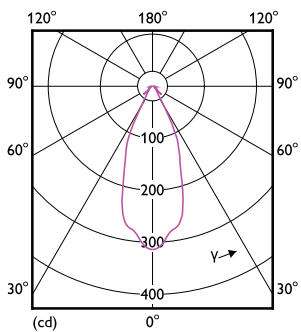

Product Data

Full product code	871951433395600
-------------------	-----------------

Order product name	MAS ExpertColor 10.8-50W 927 AR111 40D
EAN/UPC - Product	8719514333956
Order code	929003043402
Numerator - Quantity Per Pack	1
Numerator - Packs per outer box	6
Material Nr. (12NC)	929003043402
Net Weight (Piece)	0.160 kg

Dimensional drawing

MAS ExpertColor 10.8-50W 927 AR111 40D

Product	D	C
MAS ExpertColor 10.8-50W 927 AR111 40D	111 mm	61 mm

Photometric data

LEDspots MAS SLR 10,8W AR111 G53 927 40D-LDD LDD

LEDspots MAS SLR 10,8W AR111 G53 927 40D-ADL ADL