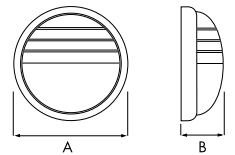

230V
50Hz | IP44 | IK08 | | |

Index	Max Power [W]	Lamp Holder	Diffuser/ Reflector	Ballast	Dimensions A/B	Colour
883897	1x75	E27	GLASS OPAL	-	244/100	WHITE
883903	1x75	E27	GLASS OPAL	-	244/100	BLACK
883873	1x75	E27	GLASS PRM	-	244/100	WHITE
883880	1x75	E27	GLASS PRM	-	244/100	BLACK
883927	2x9	G23	GLASS OPAL	VVG	244/100	WHITE
883910	2x9	G23	GLASS OPAL	VVG	244/100	BLACK
883941	2x9	G23	GLASS PRM	VVG	244/100	WHITE
883934	2x9	G23	GLASS PRM	VVG	244/100	BLACK