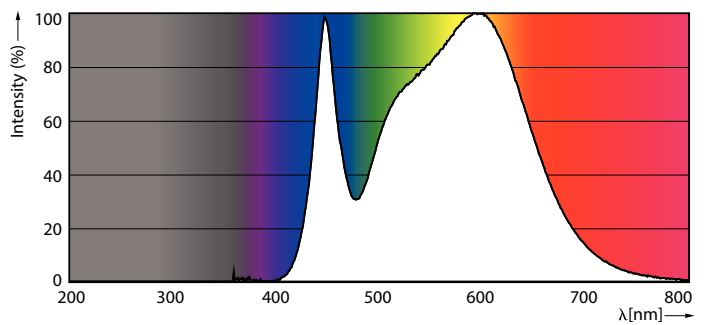

LEDtube ECO SLR 16W G13 1600lm 840-POC