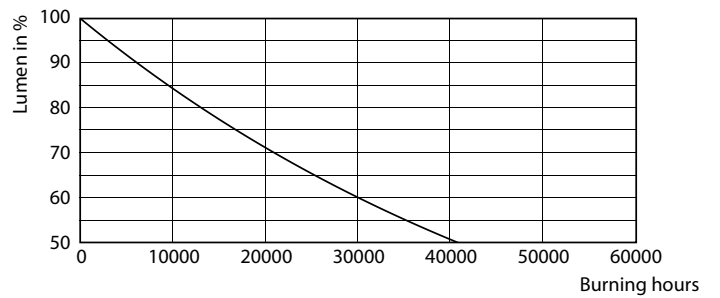

## Lifetime

LEDtube ECO SLR 16W 20K FailureRate-LED

LEDtube ECO SLR 8W 20K LumenVsTc-LMP

LEDtube 20K-LED

LEDtube 20K-LMP