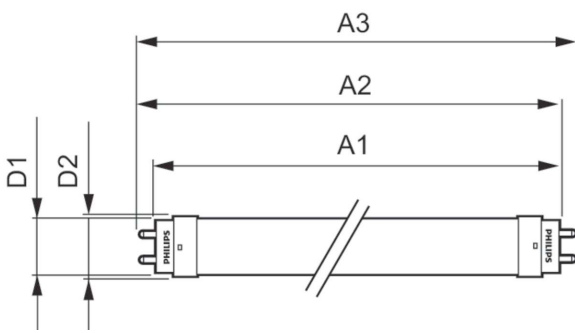

Ecofit Ledtubes T8

Approval and Application

Energy Efficiency Class	F
Energy Saving Product	Yes
Approval Marks	RoHS compliance CE marking KEMA Keur certificate
Energy Consumption kWh/1000 h	20 kWh
EPREL Registration Number	726131

Product Data

Full product code	871951440375800

Order product name	Ecofit LEDtube 1500mm 19.5W 840 T8
EAN/UPC - Product	8719514403758
Order code	929003130702
Numerator - Quantity Per Pack	1
Numerator - Packs per outer box	20
Material Nr. (12NC)	929003130702
Net Weight (Piece)	0.310 kg

Dimensional drawing

T8 1500mm 220-240V 19.5-W 2000lm 4000K

Product	D1	D2	A1	A2	A3
Ecofit LEDtube 1500mm 19.5W 840 T8	25.7 mm	28 mm	1498.5 mm	1505.9 mm	1513 mm