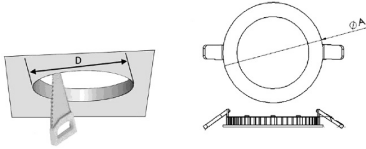

Model/models	D, mm	A, mm	CRI (Ra)	CCT, K
G286	105	120	80+	3000/4000
G287	130	145		
G388	155	170		
G599	175	190		
G789	205	220		
G580	280	295