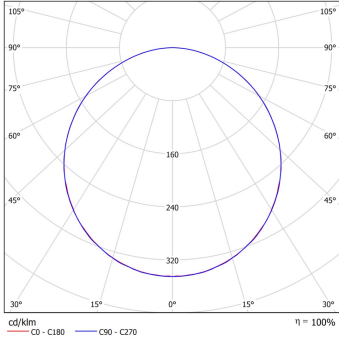

ELECTRICAL DATA

Mains voltage:	220-240V, 50/60Hz	System power*, W:	12
Power factor:	>0,5	Control gear:	ECG on/off
Connection:	Cable, 0.3m, 2x0.75mm2		

LIGHTING DATA

Light source and cap, W:	LED	Light source included:	yes
Luminaire output*, lm (ta+25°C):	1036	System efficacy, lm/W:	86
CRI (Ra):	80+	CCT, K:	4000
SDCM:	5	Light Distribution:	Symmetrical wide beam (76 ...125)
Distribution Type:	Direct	Beam angle, °:	113
LED lifetime, h:	50000/L80B50	Ripple current (≤120 Hz), %:	≤3

TECHNICAL DATA

Net weight, kg:	0.237	Mounting holes/cut-out dimensions, mm:	155
Quantity in package, pcs:	1	Packaging volume, m3/pcs:	0.0003186225
Pallet quantity, pcs:	1150		
Dimensions, mm:	170x170x10		

Model/models	D, mm	A, mm	CRI (Ra)	CCT, K
G286	105	120	80+	3000/4000
G287	130	145		
G388	155	170		
G599	175	190		
G789	205	220		
G580	280	295		

Light distribution curve (.jpg)

Note:

Tolerance range for optical and electrical data: $\pm 10\%$. Values apply to an ambient temperature of 25°C. NORTHCLIFFE LIGHTING is constantly developing and improving its products. The right is reserved to change any product specifications without prior notification