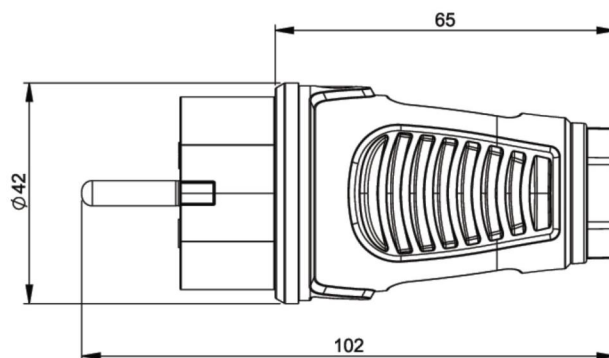

PCE data sheet

article#	0512-ss
article description	Taurus2 solid rubber plug nat IP54 (black)
description long	Safety plug series Taurus2 - solid rubber color (housing/ring): black/black material (housing/contact carrier): TPE/TPE earthing system: Austrian/German 16A / 250V AC / 3p (2P+E), protection rating: IP54
GTIN (EAN)	9003399468940
country of origin	AT
customs number	85366990
net weight	0.070 kg
packaging quantity	30
minimum order quantity	200

ETIM 8.0	EC000242
Model	Protective contact (SCHUKO)
Material	Full rubber
Material quality	Thermoplastic
For heavy conditions (in accordance with VDE)	True
Degree of protection (IP)	IP54
Angle of plug	Straight
Connection system	Screwed terminal
Colour	Black
Number of poles	3
Nominal voltage	250 V
Nominal current	16 A

K (cable Ø)	6-13 mm
wire flexible	0,75-2,5 mm ²
contact screws	80 Ncm
strain relief	110 Ncm
dismantling length	30 mm
stripping length	7 mm

<https://www.pcelectric.at/shop/en/?func=detail&artnr=0512-ss>