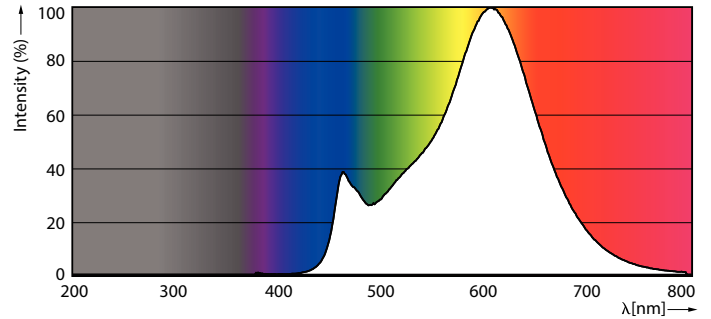

LEDbulb 13W A67 E27 827 CL