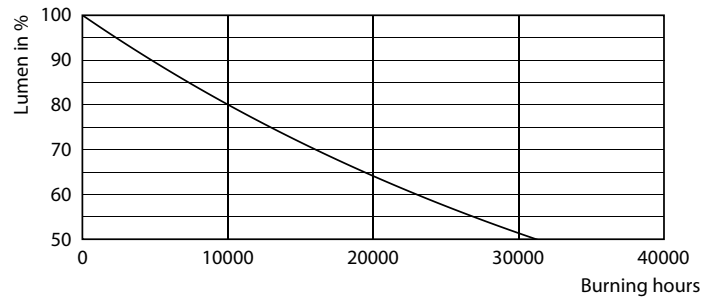

Classic filament LEDbulbs

Lifetime

15K LMP