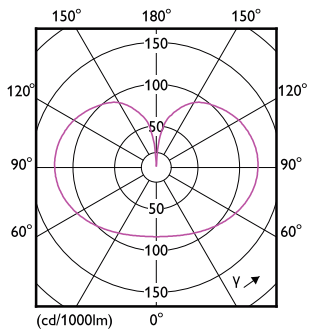

Order code	929002372101
Numerator - Quantity Per Pack	1
Numerator - Packs per outer box	4
Material Nr. (12NC)	929002372101
Net Weight (Piece)	0.100 kg

Dimensional drawing

G120 220-240V120W 2000lm 2700K E27 ND FR

Product	D	C
LED cla 120W G120 E27 WW FR ND RFSRT4	124 mm	177 mm

Photometric data

LEDbulb CLA 13W G120 E27 827 FR

LEDbulb 13W A67 E27 827 CL

LEDbulb CLA G120 13W E27 827 FR

Classic filament LEDbulbs

Lifetime