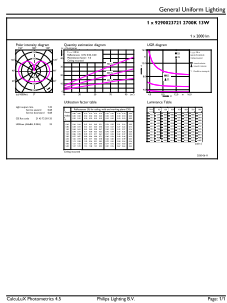

Order code	929002372101
Numerator - Quantity Per Pack	1
Numerator - Packs per outer box	4
Material Nr. (12NC)	929002372101
Net Weight (Piece)	0.100 kg

Dimensional drawing

G120 220-240V120W 2000lm 2700K E27 ND FR

Product	D	C
LED cla 120W G120 E27 WW FR ND RFSRT4	124 mm	177 mm

Photometric data

LEDbulb CLA 13W G120 E27 827 FR

LEDbulb 13W A67 E27 827 CL

LEDbulb CLA G120 13W E27 827 FR

Classic filament LEDbulbs

Lifetime