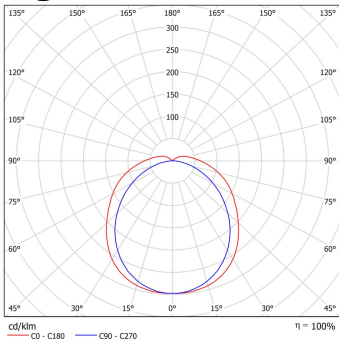

LIGHTING DATA

Light source and cap, W:	LED	Light source included:	yes
Luminaire output*, lm (ta+25°C):	4556	System efficacy, lm/W:	166
CRI (Ra):	80+	CCT, K:	4000
SDCM:	3	Light Distribution:	Wide-wide beam (C0-C180 plane 76 ...125 , C90-C270 plane 76 ...125)
Distribution Type:	Direct	Beam angle, °:	125x103
LED lifetime, h:	100000/L80B50	Ripple current (≤120 Hz), %:	≤1

EEC: A++

Certificates:

CE, RoHS

Warranty: 3 years

Technical drawing (.jpg)

L, mm	W, mm	H, mm	D, mm	h, mm
662	96	111	350	100
	146			
1272	96			
	146			
1572	96			
	146			

Light distribution curve (.jpg)

Note: