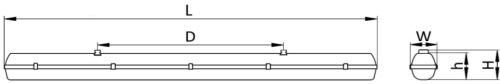

LIGHTING DATA

Light source and cap, W:	LED	Light source included:	yes
Luminaire output*, lm (ta+25°C):	4556	System efficacy, lm/W:	166
CRI (Ra):	80+	CCT, K:	4000
SDCM:	3	Light Distribution:	Wide-wide beam (C0-C180 plane 76 ...125 , C90-C270 plane 76 ...125)
Distribution Type:	Direct	Beam angle, °:	125x103
LED lifetime, h:	100000/L80B50	Ripple current (≤120 Hz), %:	≤1

TECHNICAL DATA

Net weight, kg:	2.1	Quantity in package, pcs:	1
Packaging volume, m3/pcs:	0.016571192	Pallet quantity, pcs:	84
Dimensions, mm:	1272x96x111		

STANDARDS

Operating temperature range, °C:	ta -20...+35	Protection class IEC:	I
Ingress protection code:	IP66	Mechanical impact resistance:	IK10
Protection symbol:	D	Glow wire test, °C:	850

EEC: A++

Certificates:

CE, RoHS

Warranty: 3 years

Technical drawing (.jpg)

L, mm	W, mm	H, mm	D, mm	h, mm
662	96	111	350	100
	146			
1272	96			
	146			
1572	96			
	146			

Light distribution curve (.jpg)

Note: