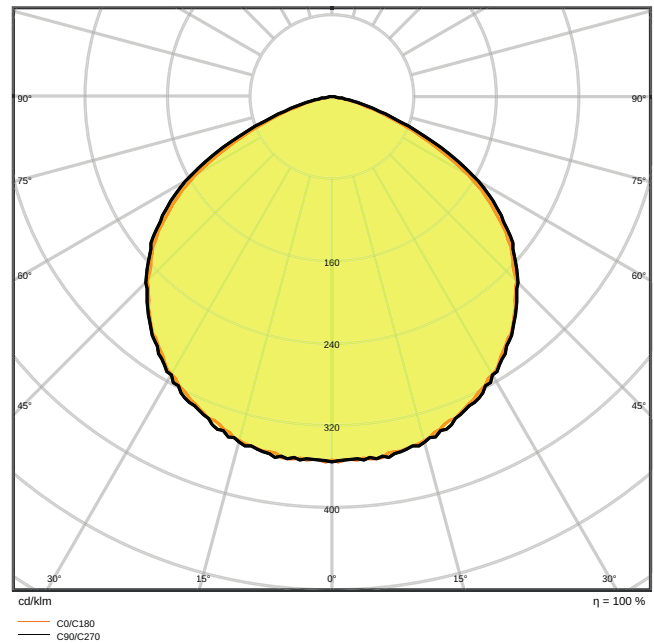

LDC typ polar

Dimensions & Weight

Length	245.00 mm
Width	210.00 mm
Height	43.00 mm
Product weight	1070.00 g

Materials & Colors

Product color	Dark gray
Housing color	Dark gray
Body material	Aluminum
Cover material	Glass