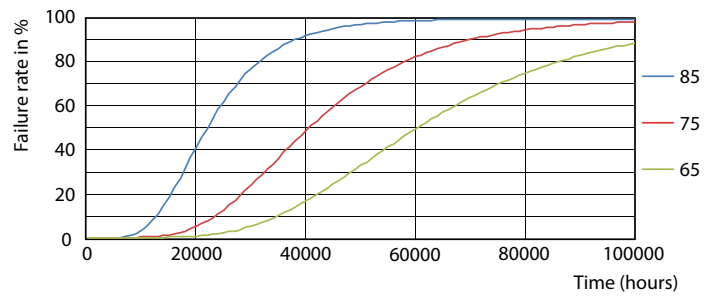

MASTER Value LEDtube T8

Photometric data

Lifetime

LEDtube_60K