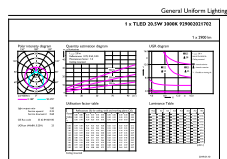

LEDtube 220-240V G13 5ft 2900lm 3000k

LEDtube 220-240V G13