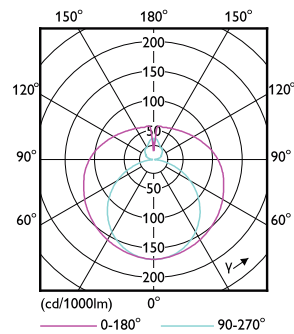

### Product data

General Information		Power (Nom)	
Cap-Base	G13 [ Medium Bi-Pin Fluorescent]		20.5 W
EU RoHS compliant	Yes	Lamp Current (Max)	97 mA
Nominal Lifetime (Nom)	60000 h	Lamp Current (Min)	89 mA
Switching Cycle	200000X	Starting Time (Nom)	0.5 s
Flux measurement reference	Sphere	Warm Up Time to 60% Light (Nom)	0.5 s
		Power Factor (Nom)	0.9
		Voltage (Nom)	220-240 V
Light Technical		Temperature	
Color Code	830 [ CCT of 3000K]	T-Ambient (Max)	45 °C
Beam Angle (Nom)	190 °	T-Ambient (Min)	-20 °C
Luminous Flux (Nom)	2900 lm	T-Storage (Max)	65 °C
Color Designation	White (WH)	T-Storage (Min)	-40 °C
Correlated Color Temperature (Nom)	3000 K	T-Case Maximum (Nom)	65 °C
Luminous Efficacy (rated) (Nom)	141.00 lm/W		
Color Consistency	<6	Controls and Dimming	
Color Rendering Index (Nom)	80	Dimmable	No
LLMF At End Of Nominal Lifetime (Nom)	70 %		
Operating and Electrical		Mechanical and Housing	
Input Frequency	50 to 60 Hz	Bulb Finish	Frosted

# MASTER Value LEDtube T8

Bulb Material	Glass
Product Length	1500 mm
Bulb Shape	Tube, double-ended
<b>Approval and Application</b>	
Energy Efficiency Class	D
Energy Saving Product	Yes
Approval Marks	RoHS compliance TUV CE marking KEMA Keur certificate
Energy Consumption kWh/1000 h	21 kWh
EPREL Registration Number	403615

## Dimensional drawing

Product	D1	D2	A1	A2	A3
MASTER LEDtube VLE 1500mm HO 20.5W 830 T8	25.8 mm	28 mm	1498.7 mm	1505.8 mm	1512.9 mm

## Photometric data