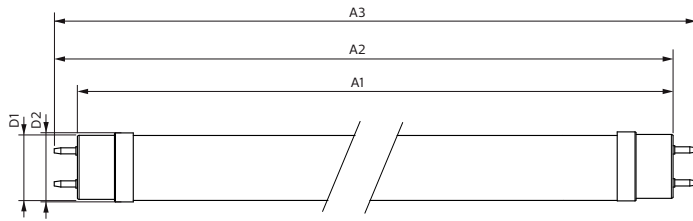

MASTER Value LEDtube T8

Bulb Material	Glass
Product Length	1500 mm
Bulb Shape	Tube, double-ended
Approval and Application	
Energy Efficiency Class	D
Energy Saving Product	Yes
Approval Marks	RoHS compliance TUV CE marking KEMA Keur certificate
Energy Consumption kWh/1000 h	21 kWh
EPREL Registration Number	403615

Product Data

Full product code	871869964691200
Order product name	MASTER LEDtube VLE 1500mm HO 20.5W 830 T8
EAN/UPC - Product	8718699646912
Order code	929002021702
Numerator - Quantity Per Pack	1
Numerator - Packs per outer box	10
Material Nr. (12NC)	929002021702
Net Weight (Piece)	0.270 kg

Dimensional drawing

Product	D1	D2	A1	A2	A3
MASTER LEDtube VLE 1500mm HO 20.5W 830 T8	25.8 mm	28 mm	1498.7 mm	1505.8 mm	1512.9 mm

TLED 5ft 220-240V20.5-58W2900lm3000K G13

Photometric data