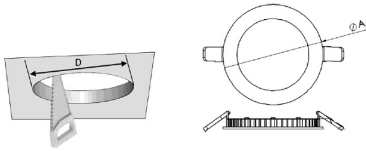

Model/models	D, mm	A, mm	CRI (Ra)	CCT, K
G286	105	120	80+	3000/4000
G287	130	145		
G388	155	170		
G599	175	190		
G789	205	220		
G580	280	295