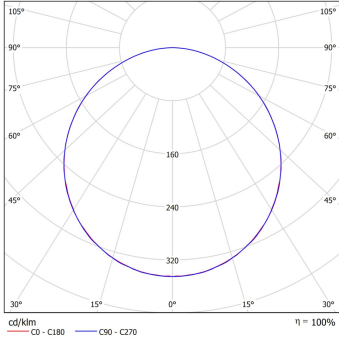

<b>Light source and cap, W:</b>	LED	<b>Light source included:</b>	yes
<b>System efficacy, lm/W:</b>	86	<b>CRI (Ra):</b>	80+
<b>CCT, K:</b>	3000	<b>SDCM:</b>	5
<b>Light Distribution:</b>	Symmetrical wide beam (76 ...125 )	<b>Distribution Type:</b>	Direct
<b>Beam angle, °:</b>	113	<b>LED lifetime, h:</b>	50000/L80B50
<b>Ripple current (≤120 Hz), %:</b>	≤3		

Technical drawing (.jpg)

Model/models	D, mm	A, mm	CRI (Ra)	CCT, K
G286	105	120	80+	3000/4000
G287	130	145		
G388	155	170		
G599	175	190		
G789	205	220		
G580	280	295		

## Light distribution curve (.jpg)