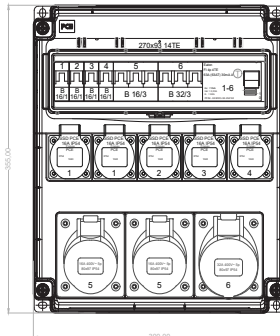

## Distribution box OPOLE

Cat.No. **909110004WE**

### Dimensions:

355x300x128 mm

## ■ Stationary Distribution Box OPOLE Connection to the future

Enclosure type OPOLE IP54:

- straight cover,
- one fuse window 14-module, with protection,
- Vario connector L1,L2,L3,N,PE, rail TH35-75,
- wired sockets,
- RAL 7046