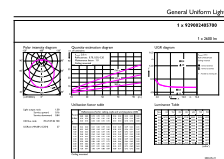

LEDTrueForce Core 20W Tshape E27 830