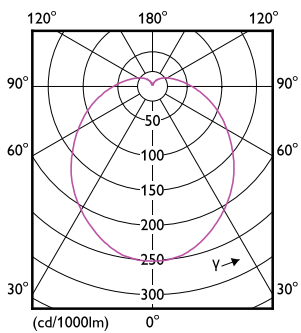

Photometric data

LEDTrueForce Core 20W Tshape E27

LEDTrueForce Core 20W Tshape E27 830