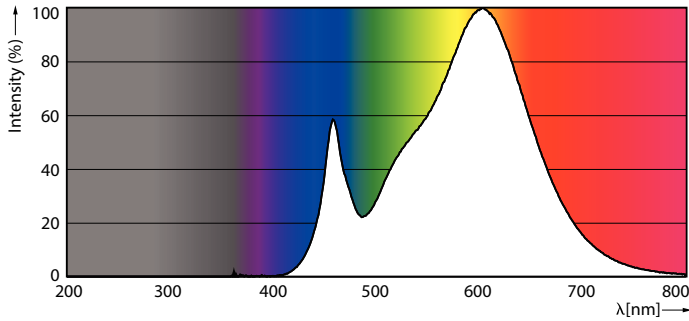

TrueForce Core LED Industrial and Retail (Highbay – HPI/SON/HPL)

Photometric data

LEDForce Core Tshape E27 830