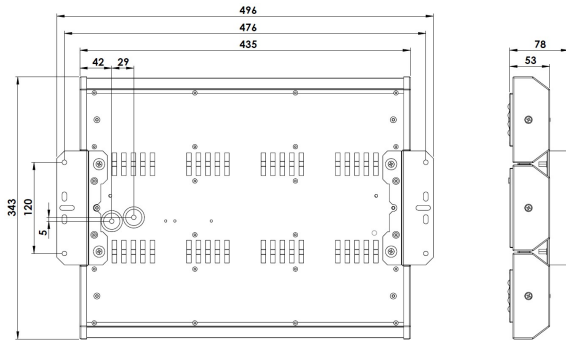

Light distribution curve (.jpg)

Note:

Tolerance range for optical and electrical data: $\pm 10\%$. Values apply to an ambient temperature of 25 C. NORTHCLIFFE LIGHTING is constantly developing and improving its products. The right is reserved to change any product specifications without prior notification

Date of issue: 2021-11-12 ■ NORTHCLIFFE LIGHTING, UAB ■ Raudondvario pl. 101, LT-47184 Kaunas, Lithuania ■ info@northcliffe.org ■ www.northcliffe.org