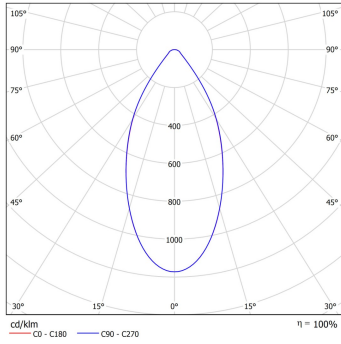

ELECTRICAL DATA

Mains voltage:	220-240V, 0/50/60Hz	System power*, W:	58.7
Power factor:	>0,95	Control gear:	ECG on/off
Connection:	Push-in terminal, 5x2x2.5mm2		

LIGHTING DATA

Light source and cap, W:	LED	Light source included:	yes
Luminaire output*, lm (ta+25°C):	9480	System efficacy, lm/W:	162
CRI (Ra):	80+	CCT, K:	4000
SDCM:	3	Light Distribution:	Symmetrical medium beam (31°...75°)
Distribution Type:	Direct	Beam angle, °:	50
UGR index:	≤22	LED lifetime, h:	100000/L80B50

Technical drawing (.jpg)

Light distribution curve (.jpg)

Note:

Tolerance range for optical and electrical data: $\pm 10\%$. Values apply to an ambient temperature of 25 C. NORTHCLIFFE LIGHTING is constantly developing and improving its products. The right is reserved to change any product specifications without prior notification