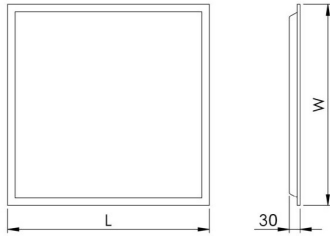

**LIGHTING DATA**

<b>Light source and cap, W:</b>	LED	<b>Light source included:</b>	yes
<b>Luminaire output*, lm (ta+25°C):</b>	3600	<b>System efficacy, lm/W:</b>	106
<b>CRI (Ra):</b>	80+	<b>CCT, K:</b>	3000
<b>SDCM:</b>	5	<b>Light Distribution:</b>	Symmetrical wide beam (76 ...125 )
<b>Distribution Type:</b>	Direct	<b>Beam angle, °:</b>	90
<b>UGR index:</b>	≤19	<b>LED lifetime, h:</b>	50000/L70B50

**TECHNICAL DATA**

<b>Net weight, kg:</b>	1.8	<b>Quantity in package, pcs:</b>	1
<b>Packaging volume, m3/pcs:</b>	0.0175	<b>Pallet quantity, pcs:</b>	84
<b>Dimensions, mm:</b>	595x595x33		

**STANDARDS**

Technical drawing (.jpg)

L, mm	W, mm
595	595