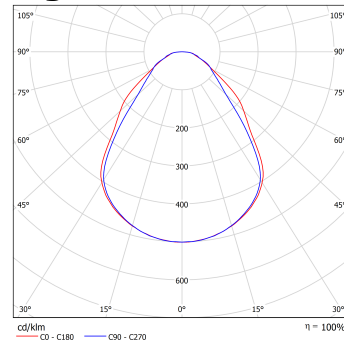

**LIGHTING DATA**

<b>Light source and cap, W:</b>	LED	<b>Light source included:</b>	yes
<b>Luminaire output*, lm (ta+25°C):</b>	3600	<b>System efficacy, lm/W:</b>	106
<b>CRI (Ra):</b>	80+	<b>CCT, K:</b>	3000
<b>SDCM:</b>	5	<b>Light Distribution:</b>	Symmetrical wide beam (76 ...125 )
<b>Distribution Type:</b>	Direct	<b>Beam angle, °:</b>	90
<b>UGR index:</b>	≤19	<b>LED lifetime, h:</b>	50000/L70B50

Technical drawing (.jpg)

L, mm	W, mm
595	595

## Light distribution curve (.jpg)