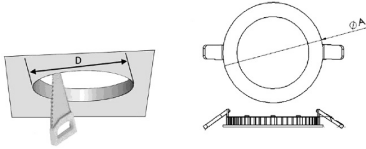

Model/models	D, mm	A, mm	CRI (Ra)	CCT, K
G286	105	120	80+	3000/4000
G287	130	145		
G388	155	170		
G599	175	190		
G289	205	220		
G380	280	295