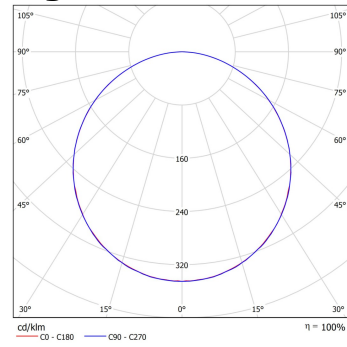

ELECTRICAL DATA

Mains voltage:	220-240V, 50/60Hz	System power*, W:	12
Power factor:	>0,5	Control gear:	ECG on/off
Connection:	Cable, 0.3m, 2x0.75mm2		

LIGHTING DATA

Light source and cap, W:	LED	Light source included:	yes
Luminaire output*, lm (ta+25°C):	992	System efficacy, lm/W:	83
CRI (Ra):	80+	CCT, K:	3000
SDCM:	5	Light Distribution:	Symmetrical wide beam (76 ...125)
Distribution Type:	Direct	Beam angle, °:	113
LED lifetime, h:	50000/L80B50	Ripple current (≤120 Hz), %:	≤3

TECHNICAL DATA

Net weight, kg:	0.237	Mounting holes/cut-out dimensions, mm:	155
Quantity in package, pcs:	1	Packaging volume, m3/pcs:	0.0003186225
Pallet quantity, pcs:	1150		
Dimensions, mm:	170x170x10		

Model/models	D, mm	A, mm	CRI (Ra)	CCT, K
G286	105	120	80+	3000/4000
G287	130	145		
G388	155	170		
G599	175	190		
G289	205	220		
G380	280	295		

Light distribution curve (.jpg)

Note:

Tolerance range for optical and electrical data: $\pm 10\%$. Values apply to an ambient temperature of 25 C. NORTHCLIFFE LIGHTING is constantly developing and improving its products. The right is reserved to change any product specifications without prior notification