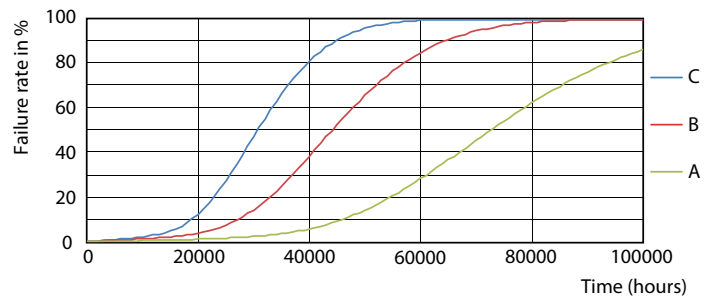

## Lifetime

LEDtube MAS 21,7W 70K LumenVsTc

LEDtube\_70K-LED

LEDtube\_70K\_LifetimeVsTc-LED

LEDtube\_70K\_FailureRate-LED