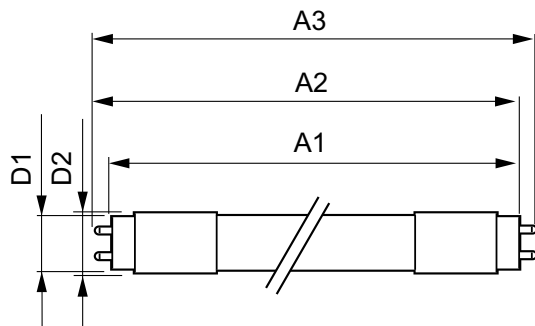

MASTER LEDtube EM/Mains T8

T-Storage (Max)	65 °C
T-Storage (Min)	-40 °C
T-Case Maximum (Nom)	60 °C

Controls and Dimming

Dimmable	No

Mechanical and Housing

Bulb Finish	Frosted
Bulb Material	Plastic
Product Length	1500 mm
Bulb Shape	Tube, double-ended

Approval and Application

Energy Efficiency Class	C
Energy Saving Product	Yes

Approval Marks	RoHS compliance TUV CE marking KEMA Keur certificate

Energy Consumption kWh/1000 h	22 kWh
EPREL Registration Number	403547

Product Data

Full product code	871951431664500
Order product name	MASTER LEDtube 1500mm UO 21.7W 840 T8
EAN/UPC - Product	8719514316645
Order code	929002998602
Numerator - Quantity Per Pack	1
Numerator - Packs per outer box	10
Material Nr. (12NC)	929002998602
Net Weight (Piece)	0.450 kg

Dimensional drawing

TLED T8 220-240V 21.8-58W 3700lm 4000K

Product	D1	D2	A1	A2	A3
MASTER LEDtube 1500mm UO 21.7W 840 T8	25.8 mm	28 mm	1498.8 mm	1505.9 mm	1513 mm