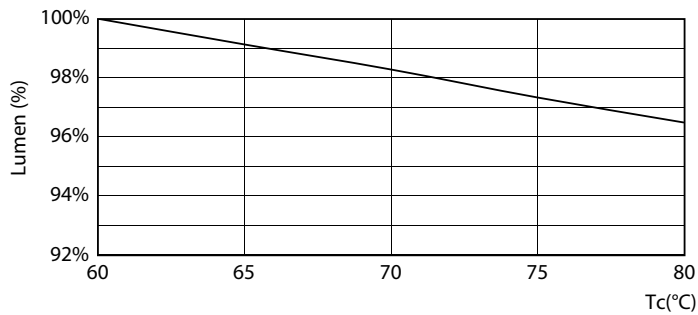

Lifetime

LEDtube MAS 21,7W 70K LumenVsTc